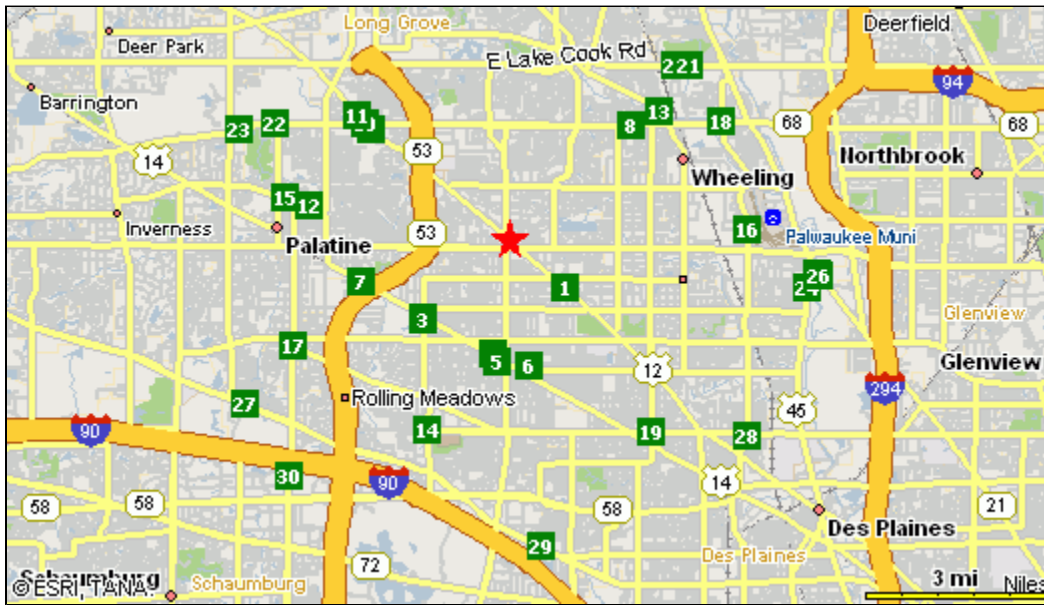

Locations close to: 60004

 [Print This Page](#)

There are **966** Allpoint ATMs within 50 miles, and **1215** within 100 miles.

Here are the closest 50 ATMs within 50 miles, listed in order of proximity:

- 1 **Target**
1700 E Rand Rd
Arlington Heights, IL 60004
(1.17 Miles)
- 2 **Smiley's Frank's Carryout Restaurant**
847 Wilke Rd
Arlington Heights, IL 60005
(1.83 Miles)
- 3 **Red Rooster Pantry**
827 N Wilke Rd
Arlington Heights, IL 60005
(1.86 Miles)
- 4 **Zelm's Amoco**
102 W Northwest Hwy
Arlington Heights, IL 60004
(1.89 Miles)
- 5 **Riviera Restaurant**
5 W Campbell
Arlington, IL 60005
(2.01 Miles)
- 6 **Beverly Lanes**
8 S Beverly Ave
Arlington Heights, IL 60004
(2.09 Miles)
- 7 **Sam's Marathon Mart**
850 E Northwest Hwy
Palatine, IL 60067
(2.36 Miles)

- 18 **Dundee & Wolf Automotive**
11 E Dundee Rd
Wheeling, IL 60090
(3.78 Miles)
- 19 **House Of Szechwan**
10 N Main St
Mt Prospect, IL 60056
(3.83 Miles)
- 20 **Target**
1400 W Lake-Cook Rd
Wheeling, IL 60090
(3.84 Miles)
- 21 **Exxonmobil**
1515 E Lake Cook Rd
Wheeling, IL 60090
(3.96 Miles)